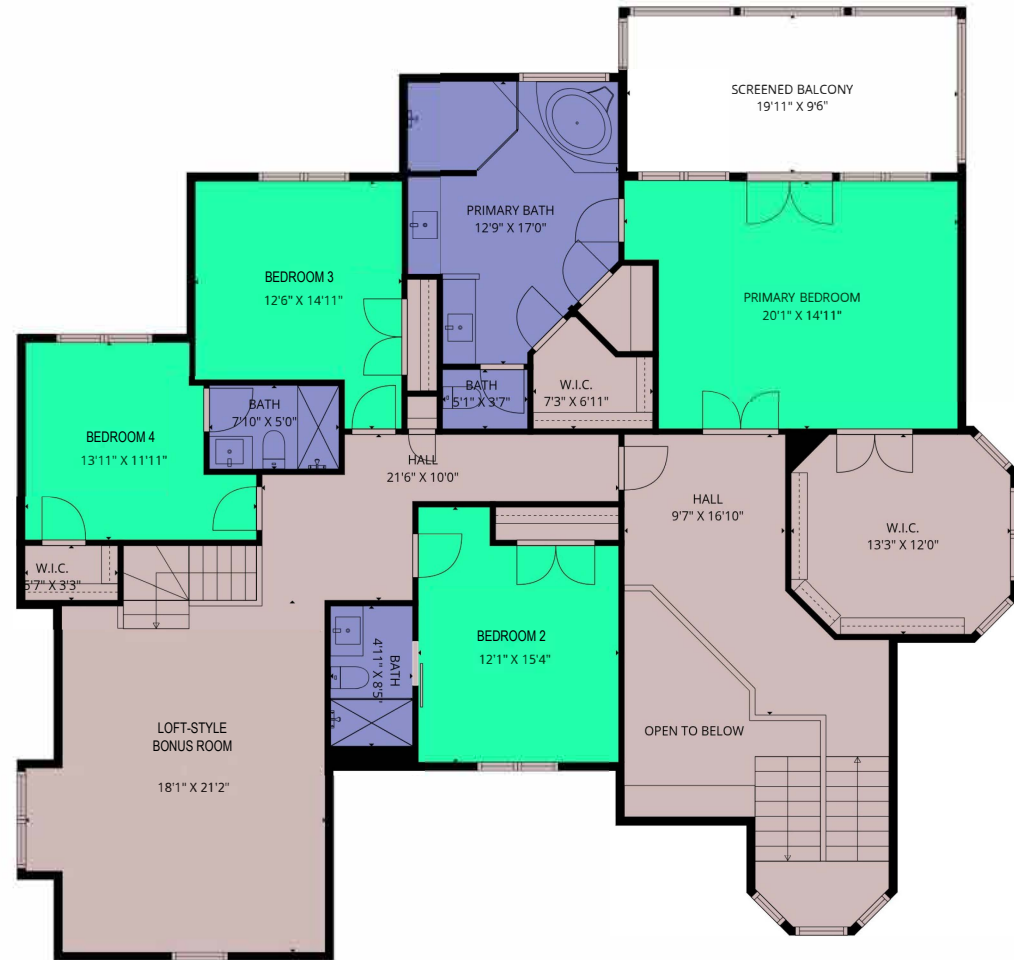

1ST FLOOR

2ND FLOOR

Total GLA: 4088 sq. ft | Total: 5077 sq. ft
 1st floor: 1879 sq. ft (Excluded areas 755 sq. ft)
 2nd floor: 2209 sq. ft (Excluded areas 335 sq. ft)